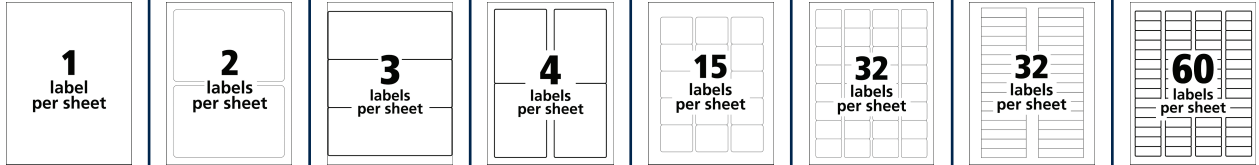

Available Avery® Durable ID Labels

Durable labels for tough jobs

GREAT TO USE FOR

- Shelf and Bin Labels
- Warehouse Racks
- Equipment Tagging
- Warehouse and Manufacturing Site Use
- Outdoor and Manufacturing Site Use

SURFACES

Labels adhere to plastic, metal, paper and glass.

PRODUCT NO. PACK COUNT

6575 50 Sheets 50 Labels	6579 50 Sheets 100 Labels	61531 50 Sheets 150 Labels	61532 50 Sheets 200 Labels	6578 50 Sheets 750 Labels	6576 50 Sheets 1,600 Labels	6577 50 Sheets 1,600 Labels	61533 50 Sheets 3,000 Labels
---------------------------------------	--	---	---	--	--	--	---

LAYOUTS

LABEL SIZE

8½" x 11"	5" x 8½"	3¼" x 8¾"	5" x 3½"	2" x 2½"	1¼" x 1¾"	⅝" x 3"	⅔" x 1¾"
-----------	----------	-----------	----------	----------	-----------	---------	----------

ADHESIVE TYPE

Permanent

COLOR

White

PRINTER TYPE

Compatible with laser printers

KEY FEATURES

Water Resistant
Label is wipeable using a damp cloth and household cleaners.

Tear Resistant
Durable material will not tear easily.

TrueBlock Technology
Labels completely cover up what's underneath – guaranteed!