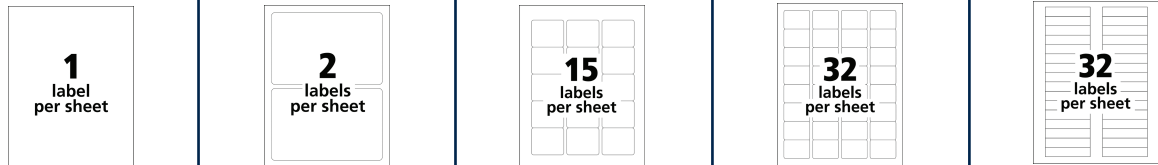

LAYOUTS

LABEL SIZE

8½" x 11"	5" x 8½"	3¼" x 8¾"	5" x 3½"	2" x 2½"	1¼" x 1¾"	⅝" x 3"	⅔" x 1¾"
-----------	----------	-----------	----------	----------	-----------	---------	----------

ADHESIVE TYPE

Permanent

COLOR

White

PRINTER TYPE

Compatible with laser printers

KEY FEATURES

Water Resistant
Label is wipeable using a damp cloth and household cleaners.

Tear Resistant
Durable material will not tear easily.

TrueBlock Technology
Labels completely cover up what's underneath – guaranteed!

PRODUCT NO. PACK COUNT

6790 8 Sheets / 8 Labels	6794 8 Sheets / 16 Labels	6793 8 Sheets / 120 Labels	6791 8 Sheets / 256 Labels	6792 8 Sheets / 256 Labels
------------------------------------	-------------------------------------	--------------------------------------	--------------------------------------	--------------------------------------

LAYOUTS

LABEL SIZE

8-1/2" x 11"	5" x 8-1/8"	2" x 2-5/8"	1-1/4" x 1-3/4"	5/8" x 3"
--------------	-------------	-------------	-----------------	-----------

ADHESIVE TYPE

Permanent

COLOR

White

PRINTER TYPE