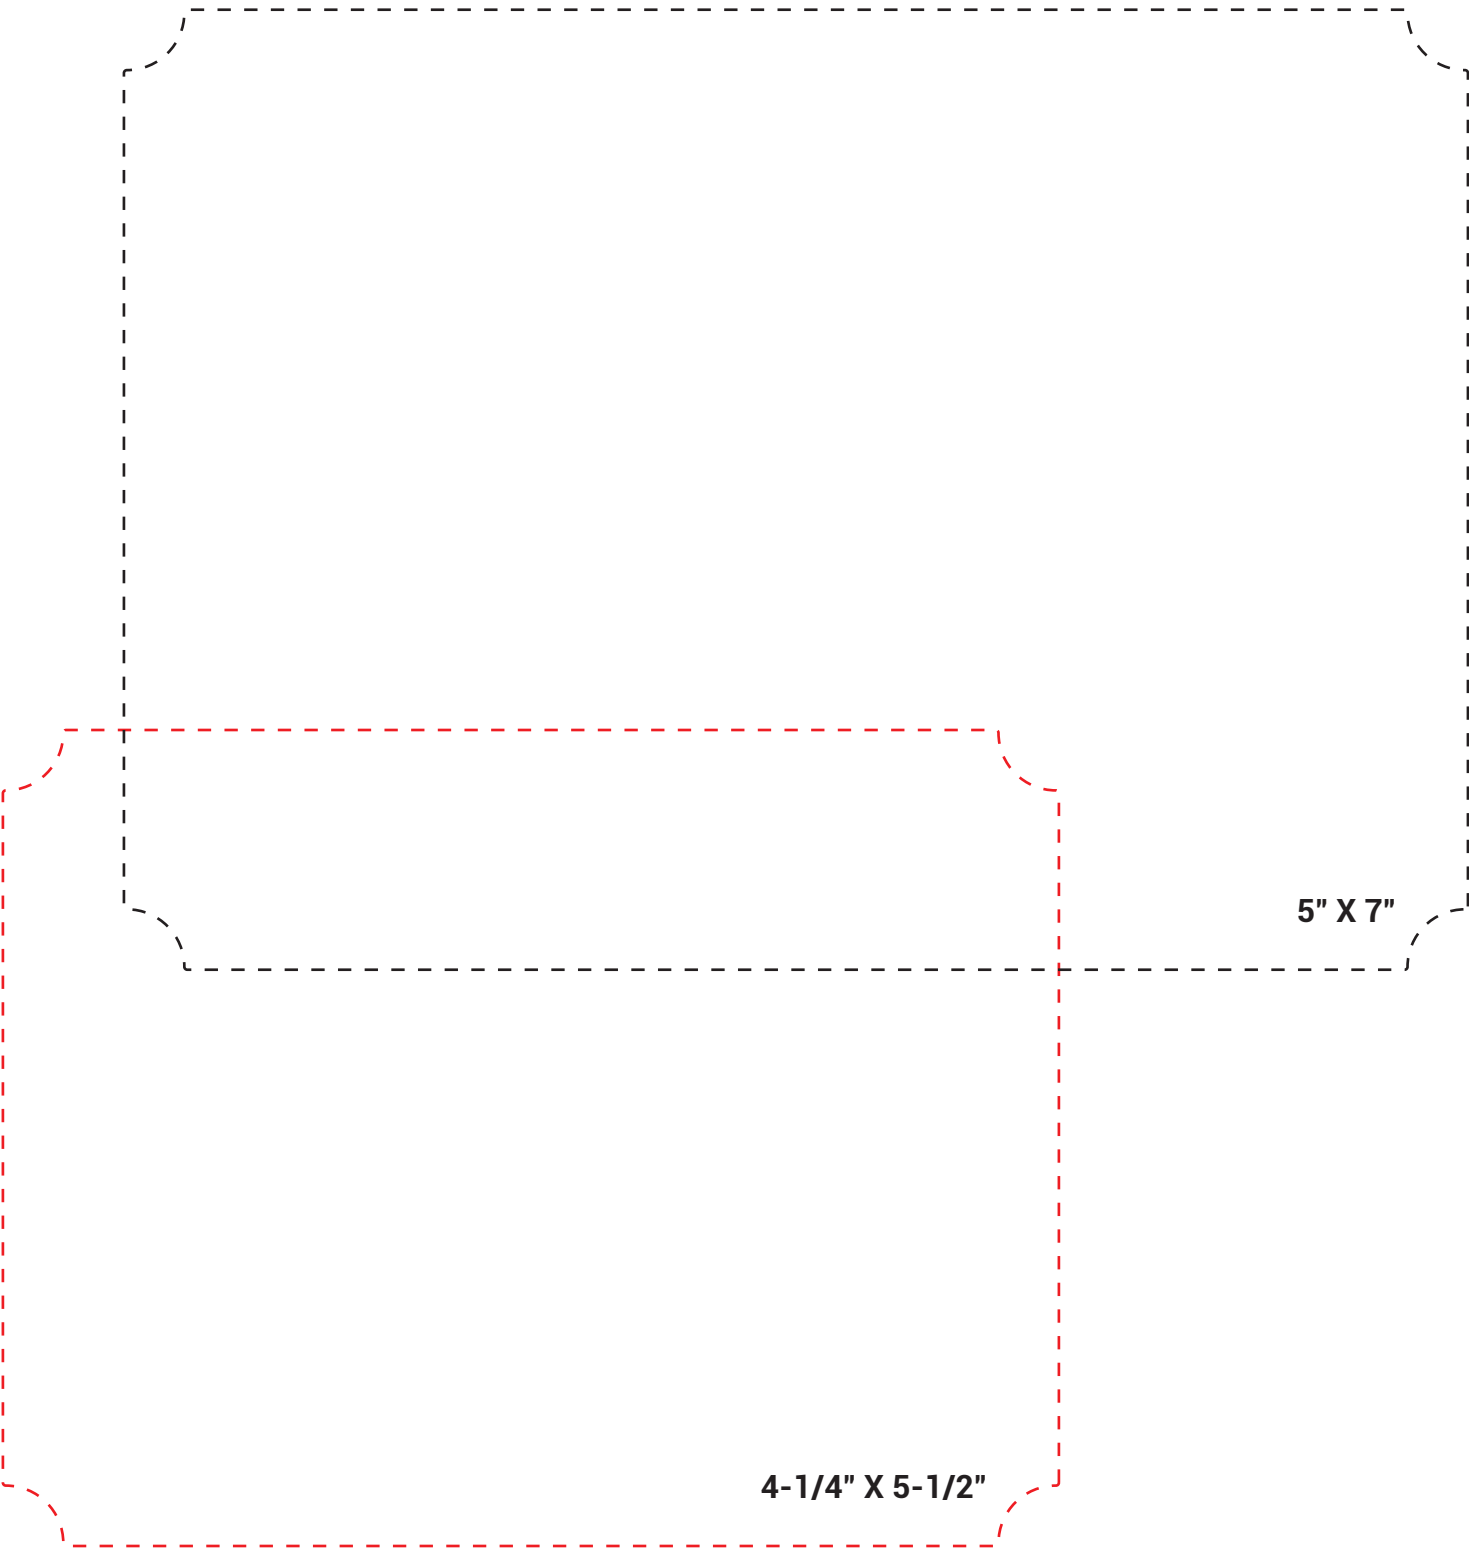

PRINTABLE PDF TO COMPARE WEPRINT CARD SIZES

Print this page to actual size or 100% scale. Do not Fit, Shrink or Scale below 100%.
For best results, Avery recommends printing with Adobe Acrobat Reader.

RECTANGLE

5" X 7"

4-1/4" X 5-1/2"

ROUNDED CORNERS

SCALLOPED

5" X 7"

4-1/4" X 5-1/2"

FLOURISH