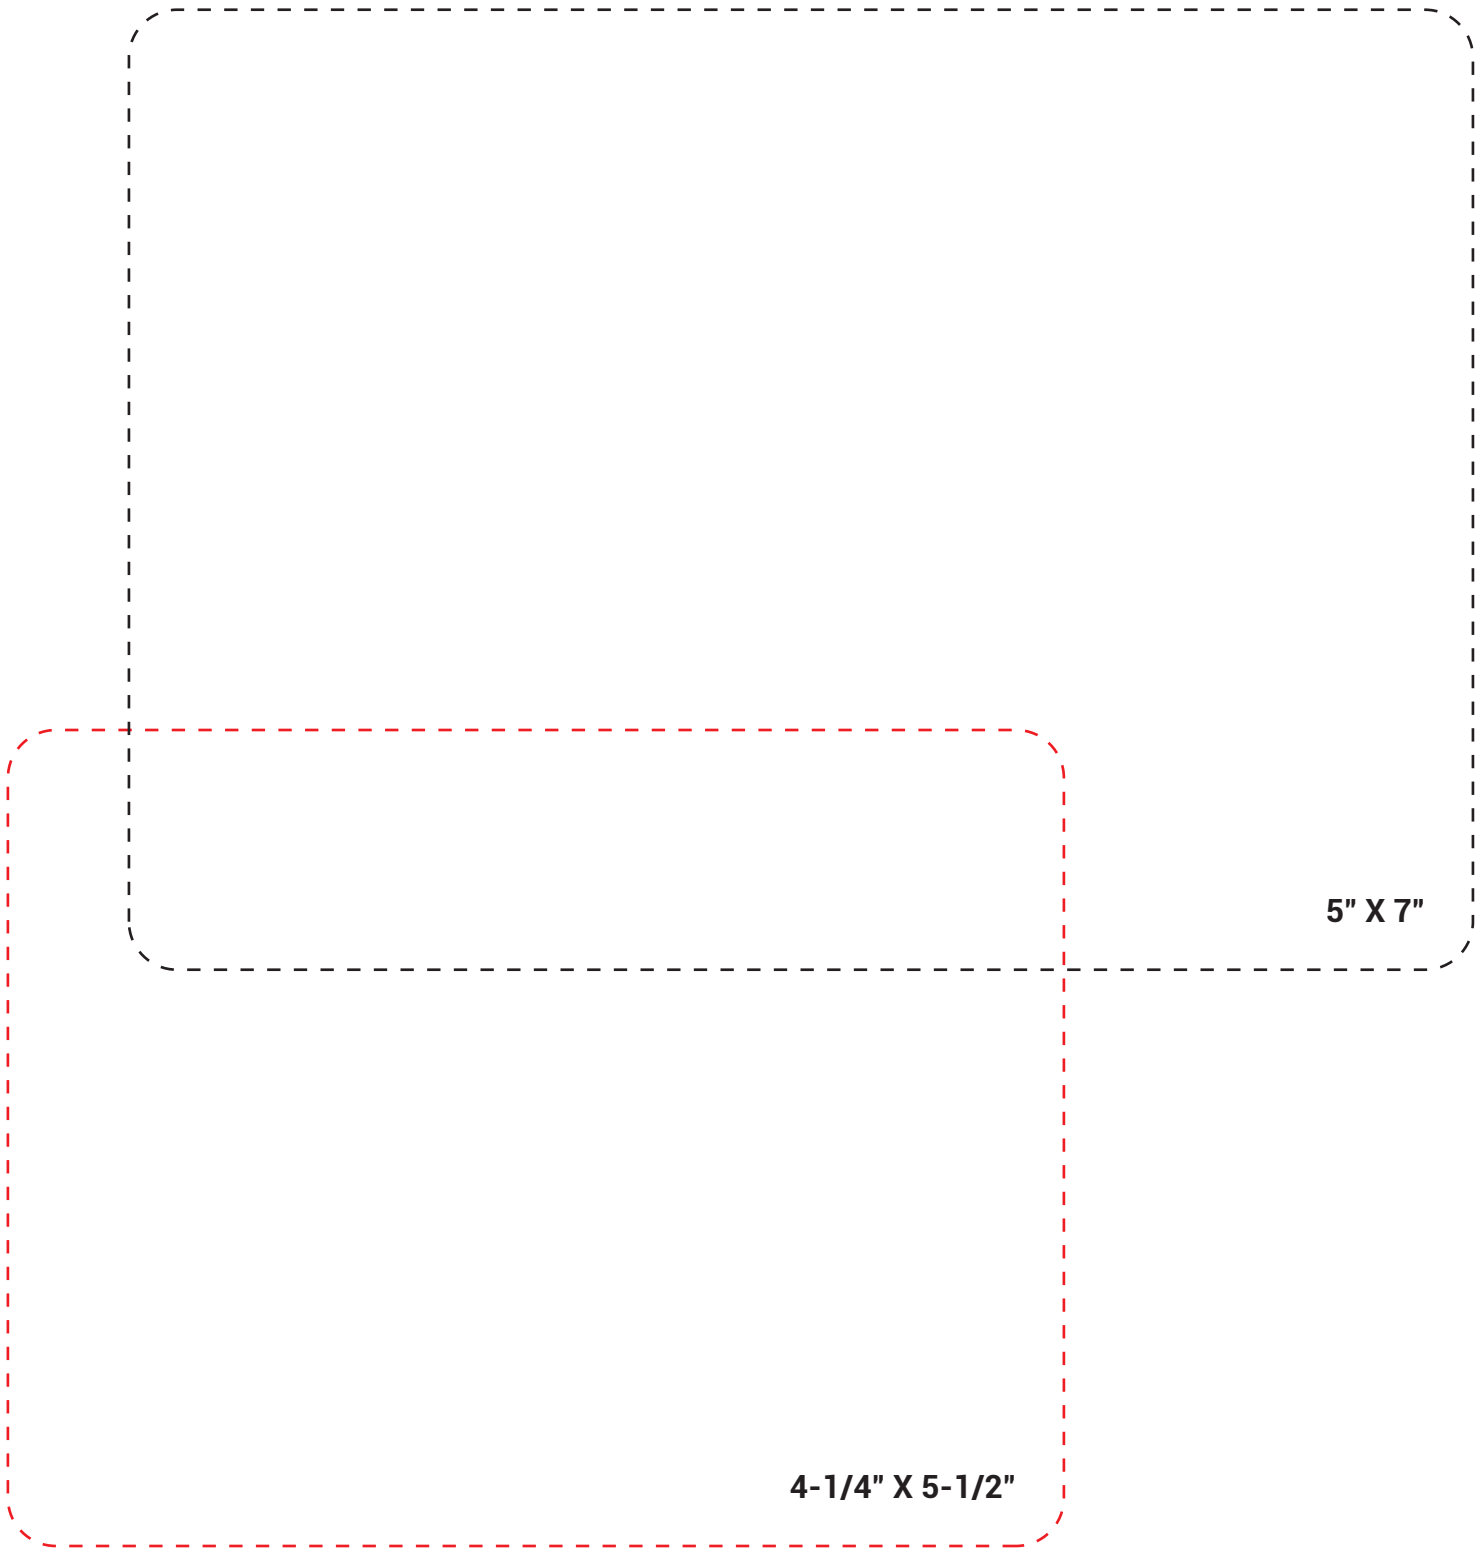

PRINTABLE PDF TO COMPARE WEPRINT CARD SIZES

Print this page to actual size or 100% scale. Do not Fit, Shrink or Scale below 100%.
For best results, Avery recommends printing with Adobe Acrobat Reader.

RECTANGLE

5" X 7"

4-1/4" X 5-1/2"

ROUNDED CORNERS

SCALLOPED

5" X 7"

4-1/4" X 5-1/2"

FLOURISH