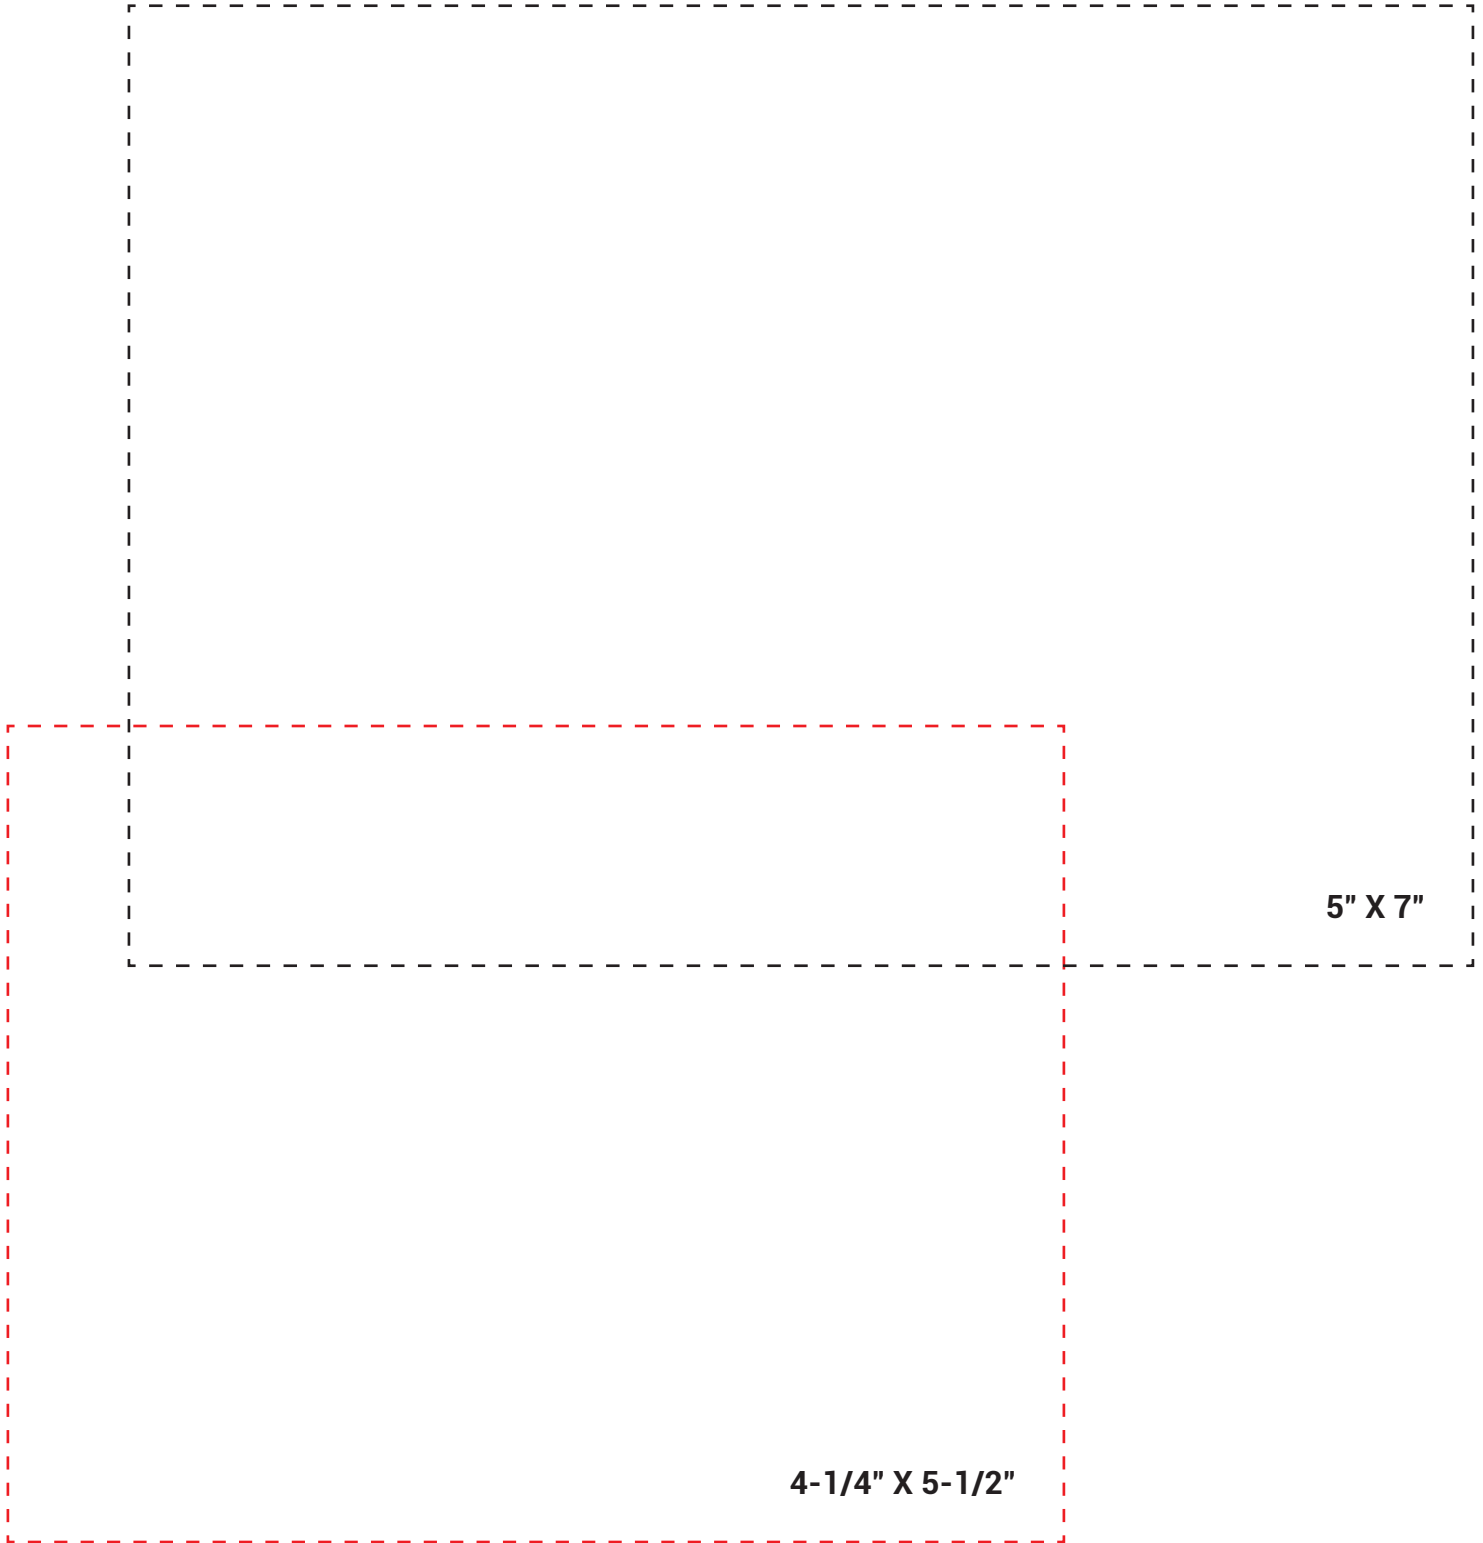

PRINTABLE PDF TO COMPARE WEPRINT CARD SIZES

Print this page to actual size or 100% scale. Do not Fit, Shrink or Scale below 100%.
For best results, Avery recommends printing with Adobe Acrobat Reader.

RECTANGLE

5" X 7"

4-1/4" X 5-1/2"

ROUNDED CORNERS

SCALLOPED

5" X 7"

4-1/4" X 5-1/2"

FLOURISH